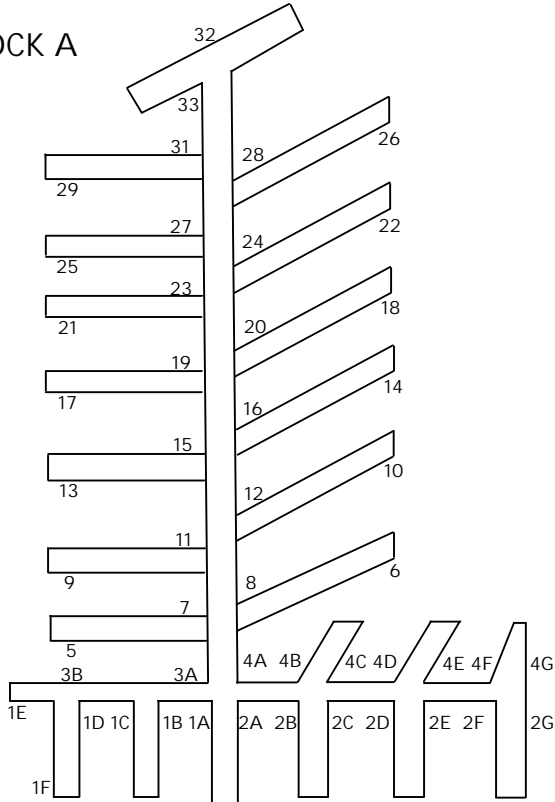

MOORAGE

LOG BREAKWATER

DOCK A

DOCK B

LOG BREAKWATER

GATE

PARKING LOT

Latitude: 47° 31' 53"
Longitude: 122° 40' 14"

LARGE RAILWAY

GATE

DECK

SHOP

RETAIL STORE

OFFICE

WALKWAY

SMALL RAILWAY

OLD RAILWAY

To Gorst

SR 166 / Bay Street

To Port Orchard