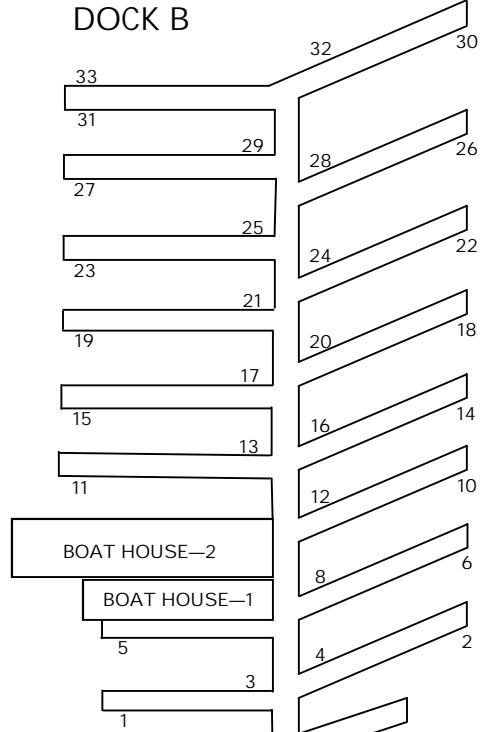

MOORAGE

LOG BREAKWATER

DOCK A

DOCK B

LOG BREAKWATER

GATE

PARKING LOT

Latitude: 47° 31' 53"
Longitude: 122° 40' 14"

LARGE RAILWAY

GATE

DECK

SHOP

RETAIL STORE

OFFICE

WALKWAY

SMALL RAILWAY

OLD RAILWAY

To Gorst

SR 166 / Bay Street

To Port Orchard